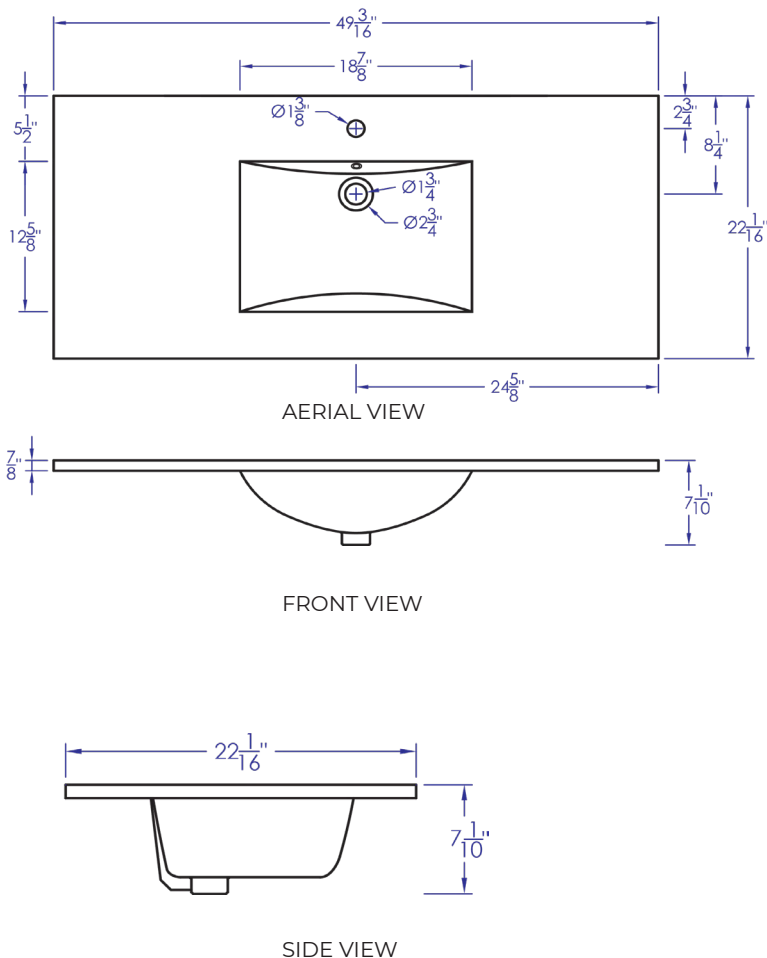

SPECIFICATION 49" MADDOX INTEGRAL SINK TOP

PRODUCT SKU	DCT49 Gloss White
DIMENSIONS	49 $\frac{3}{16}$ "W x 22 $\frac{1}{16}$ "D x 7 $\frac{7}{10}$ "H
MATERIAL	Vitreous China
DRAIN OPENING	1 $\frac{3}{4}$ " Standard USA-Canada Drain Opening. Overflow with removable cap. Drain sold separately.
INSTALLATION	Drop-in Installation